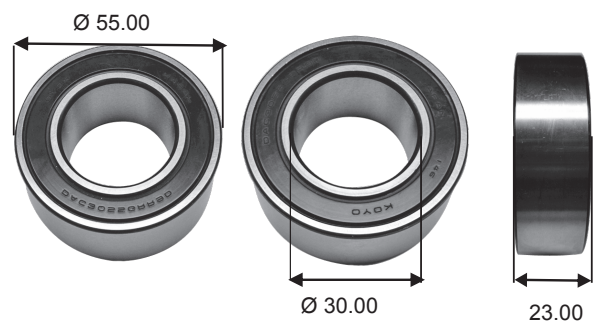

SERIE DAC

DAC1640442RSLCS16

DAC2358NSRSH2C3

DAC2552W - 11SH2CS25

DAC2565 - 1NSR1C3

DAC28582RKCS47

DAC286142AWCS40

DAC3055C2RKCD3