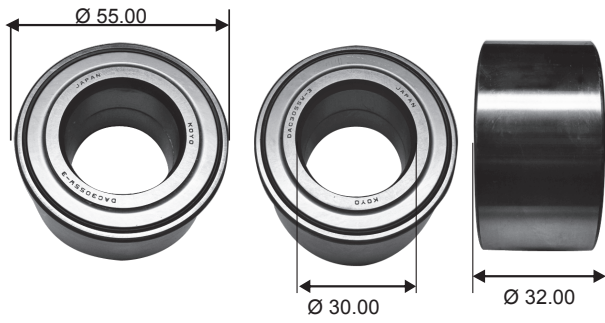

SERIE DAC

DAC3055W - 3CS31