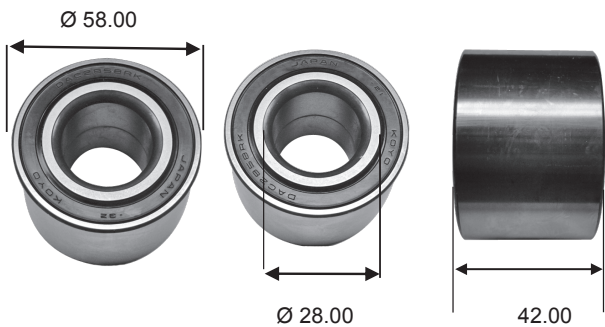

SERIE DAC

DAC1640442RSLCS16

DAC2358NSRSH2C3

DAC2552W - 11SH2CS25

DAC2565 - 1NSR1C3

DAC28582RKCS47

DAC286142AWCS40

DAC3055C2RKCD3